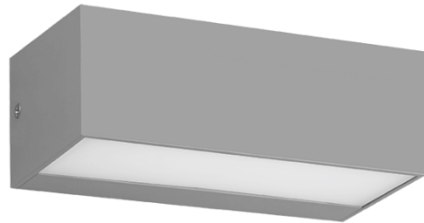

# WALL LAMP GRF 313

## GENERAL INFORMATION »

- ∴ Rated voltage: 230 V
- ∴ Lamp holder: E27
- ∴ Number of lamps: 1
- ∴ Light direction: up and down
- ∴ Include light source: No
- ∴ Color of the body: Black; Grey
- ∴ Type of material: UV resistant ABS+ PC
- ∴ Installation: Surface mounting
- ∴ Protection level: IP65