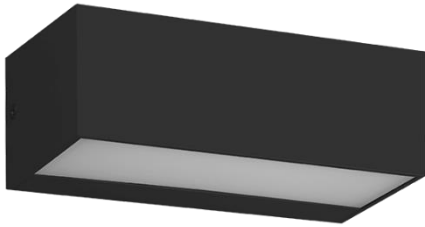

# WALL LAMP GRF 313

## GENERAL INFORMATION »

- ∴ Rated voltage: 230 V
- ∴ Lamp holder: E27
- ∴ Number of lamps: 1
- ∴ Light direction: up and down
- ∴ Include light source: No
- ∴ Color of the body: Black; Grey
- ∴ Type of material: UV resistant ABS+ PC
- ∴ Installation: Surface mounting
- ∴ Protection level: IP65