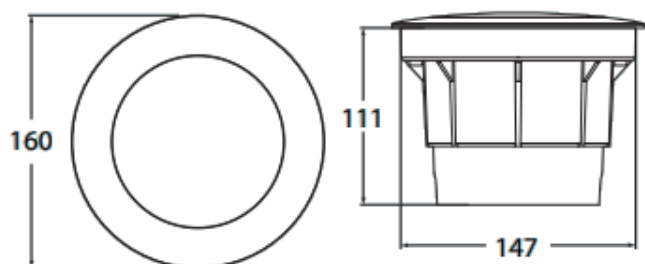

TECHNICAL SPECIFICATION SHEET

PRODUCT DETAILS »

Catalogue number	Model	Watt (W)	Whole fixture lumens (lm)	Lamp holder:	Colour temp. (K)	Colour body
96CECI90SQ/BL	CECI 90 SQUARE	6	600	GU10	2700/4000 settable	Black
96CECI90SQ/GR	CECI 90 SQUARE	6	600	GU10	2700/4000 settable	Grey
96CECI160/BL	CECI 160 ROUND	10	1200	GX53	2700/4000/6500 settable	Black
96CECI160/GR	CECI 160 ROUND	10	1200	GX53	2700/4000/6500 settable	Grey

DIMENSIONS »

CECI 160 ROUND

CECI 90 SQUARE

ADDITIONAL INFORMATION »

Catalogue number	Barcode	Packing/Box (pcs)
96CECI90SQ/BL	8031874228650	1/40
96CECI90SQ/GR	8031874228698	1/40
96CECI160/BL	8031874223907	1/18
96CECI160/GR	8031874223914	1/18