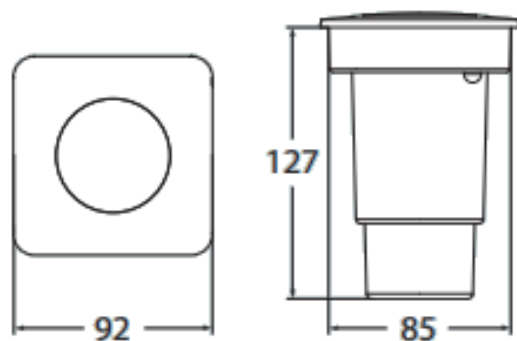

TECHNICAL SPECIFICATION SHEET

PRODUCT DETAILS »

Catalogue number	Model	Watt (W)	Whole fixture lumens (lm)	Lamp holder:	Colour temp. (K)	Colour body
96CECI90SQ/BL	CECI 90 SQUARE	6	600	GU10	2700/4000 settable	Black
96CECI90SQ/GR	CECI 90 SQUARE	6	600	GU10	2700/4000 settable	Grey
96CECI160/BL	CECI 160 ROUND	10	1200	GX53	2700/4000/6500 settable	Black
96CECI160/GR	CECI 160 ROUND	10	1200	GX53	2700/4000/6500 settable	Grey

DIMENSIONS »

CECI 160 ROUND

CECI 90 SQUARE

ADDITIONAL INFORMATION »

Catalogue number	Barcode	Packing/Box (pcs)
96CECI90SQ/BL	8031874228650	1/40
96CECI90SQ/GR	8031874228698	1/40
96CECI160/BL	8031874223907	1/18
96CECI160/GR	8031874223914	1/18