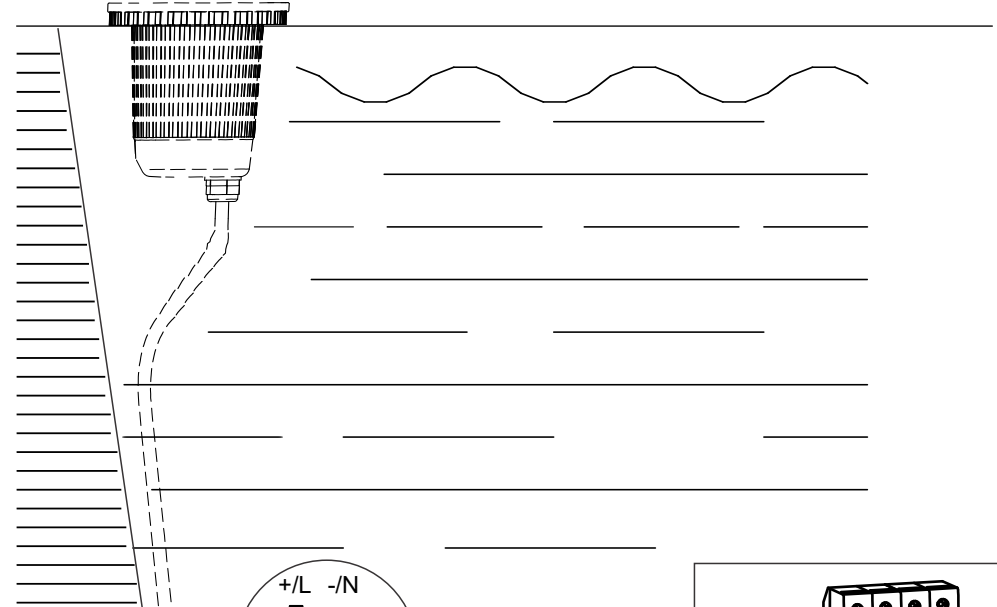

①

AC/DC 9-15V

②

①

AC/DC 9-15V

Waterproof box