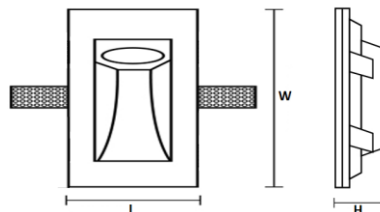

Model	Lamp holder	Colour body	IP code	Size (mm)			Catalogue number
				Length	Width	Height	
Square	LED CREE 1W	White	IP20	140	170	50	92GDL14LEDS

Barcodes:

3800131216830	92GDL05R
3800131216892	92GDL09R
3800131216885	92GDL11R
3800131216847	92GDL06S
3800131216878	92GDL010S
3800131216861	92GDL06SGL
3800131216854	92GDL013S
3800131216946	92GDL14LEDS