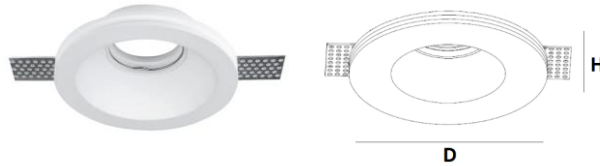

TECHNICAL SPECIFICATION

INDOOR- LED FIXTURES

Variants and Dimensions:

Model	Lamp holder	Colour body	IP code	Size (mm)		Catalogue number
				Diameter	Height	
Round	GU10	White	IP20	100	40	92GDL05R
Round	GU10	White	IP20	130	45	92GDL09R
Round	GU10	White	IP20	130	70	92GDL11R